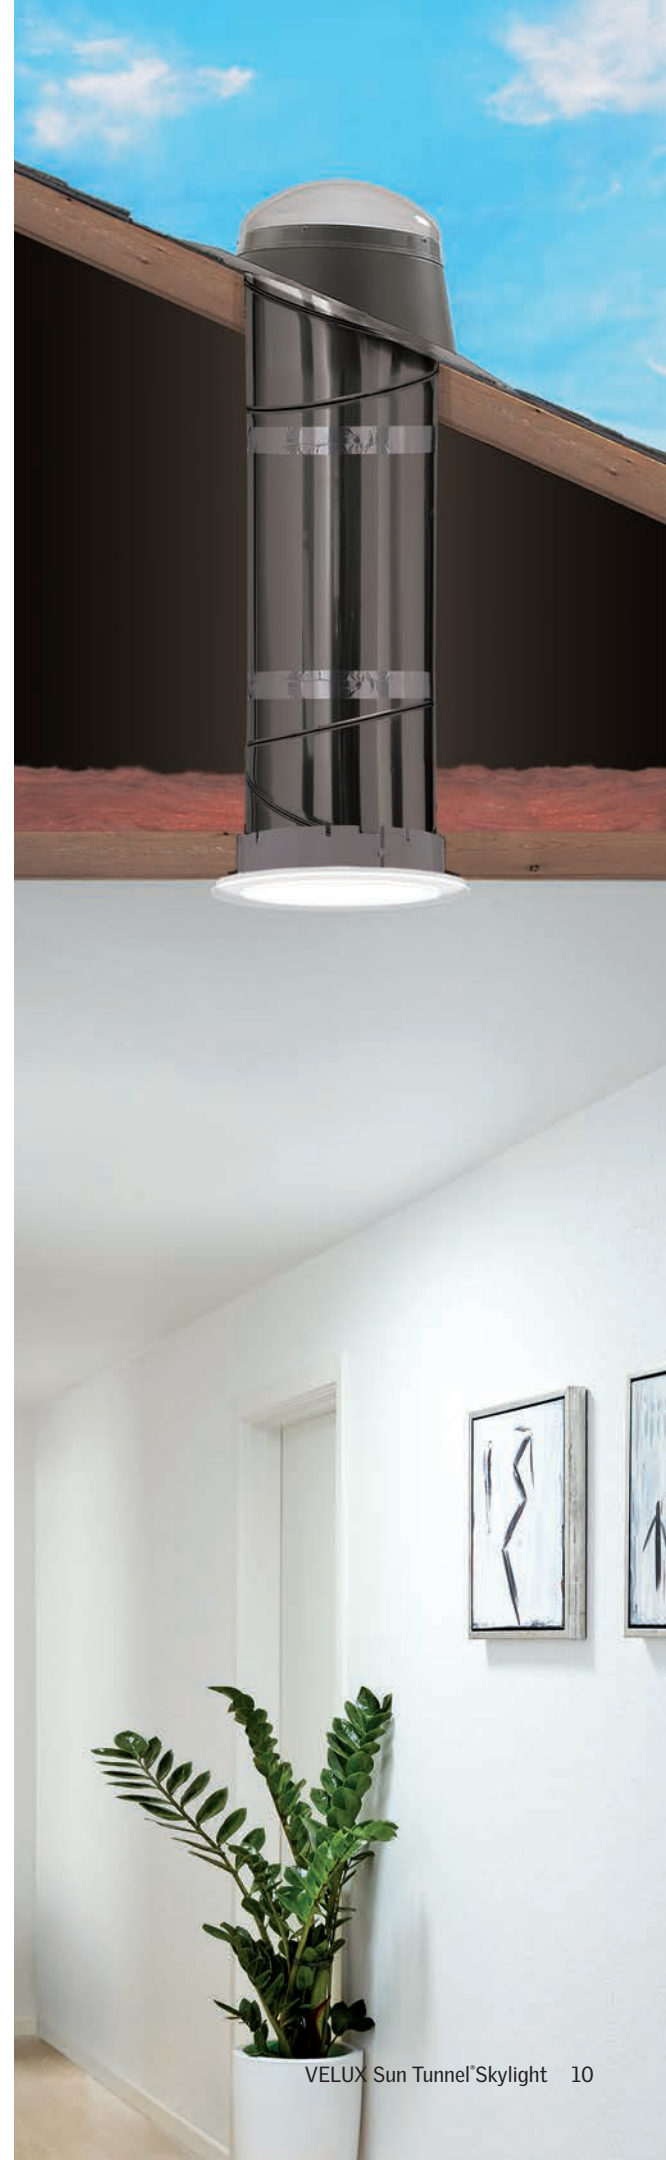

Accessory Options

Rigid Tunnel (ZTR)

24" highly reflective tunnel selections provide highest quality daylight to the spaces below. Available in bulk quantities.

VELUX ZTL Electric Light Kit (ZTL)

Energy-efficient electric light with a GU24 base designed for residential sun tunnels. Easy installation and compatible with energy-efficient CFL and LED bulbs. *GU24 bulb sold separately.*

Diffusion Enhancer (ZTZ 209)

A highly reflective, obscure 6" band designed to diffuse direct sunlight.

Daylight Controller (ZTP)

Power Supply (ZZZ 233)

Control the amount of daylight that enters a room. Perfect for rooms that require darkening.

Energy Kit (ZTC)

An upper prismatic tunnel cap and clear lower tunnel cap to increase the energy efficiency of your daylighting system. Provides multiple layers of protection and enhances the quality of light diffusion.